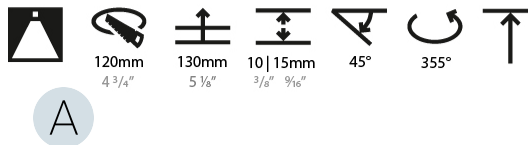

GENERAL

Series: Mechaniq Round Efficiency
Brand: Prolicht
Division: Architectural
Mounting Type: Recessed
Mounting Location: Ceiling
Subcategory: Downlight

PHYSICAL

Shape: Round
Diameter (mm): 130
Diameter (in): 5 1/8
Height (mm): 112
Height (in): 4 7/16
Min. Recessing Depth (mm): 130
Min. Recessing Depth (in): 5 1/8
Light Distribution: Adjustable / Downlight
Weight (kg): .743
Weight (lbs): 1.64
Fixture Finish: SSR / BKV / CWI / CRY / HAB / UFT / ITA / RUA / FTG / MYG / LOD / PUS / FRO / FUP / KIA / POP / BLS / SPG / MEY / GOH / GUM / CHC / COM / ABZ / JAG / OBR / MOS / ROR
Fixture Material: Aluminum Die Cast
Cut-out Measurements: 120mm / 4 3/4"

ELECTRICAL

Lamp Type: LED (Zhaga Standard)
Total Output Wattage (W): 12 / 15
Dimming: Tri-Mode (Non-Dimming and Phase Dimming (120Vac only) and 0-10V Dimming)
Driver Included: No
Driver Location: Recessed Housing
Driver Type: Constant Current - Universal
Housing: See components
Input Voltage (V): 120 - 277
Constant Current (MA): 350

LED

Number of LEDs: 1
Color Temperature (°K): 2700 / 3000 / 3500 / 4000
Max. Delivered Lumen (lm): 830 / 930 / 1010 / 1030
CRI: >90 CRI
Lamp Life (hrs): 50000

OPTICAL

Reflector°: 8
Adjustability: Rotational 355°; Tilt 45°

RATINGS AND CERTIFICATIONS

Certified By: Certified for North American Standards
IP rating: IP20